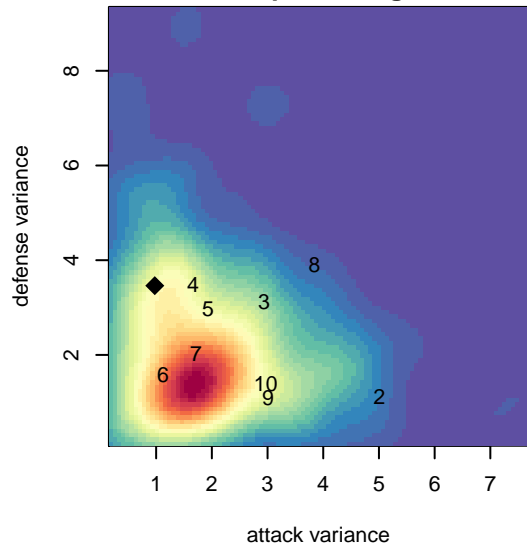

**attack and defense variance (black dot)  
relative to other teams  
and top 10 in region**

**attack and defense rating  
relative to others at age  
and all opponents in last 13 months**

**Performance relative to 13 month average**